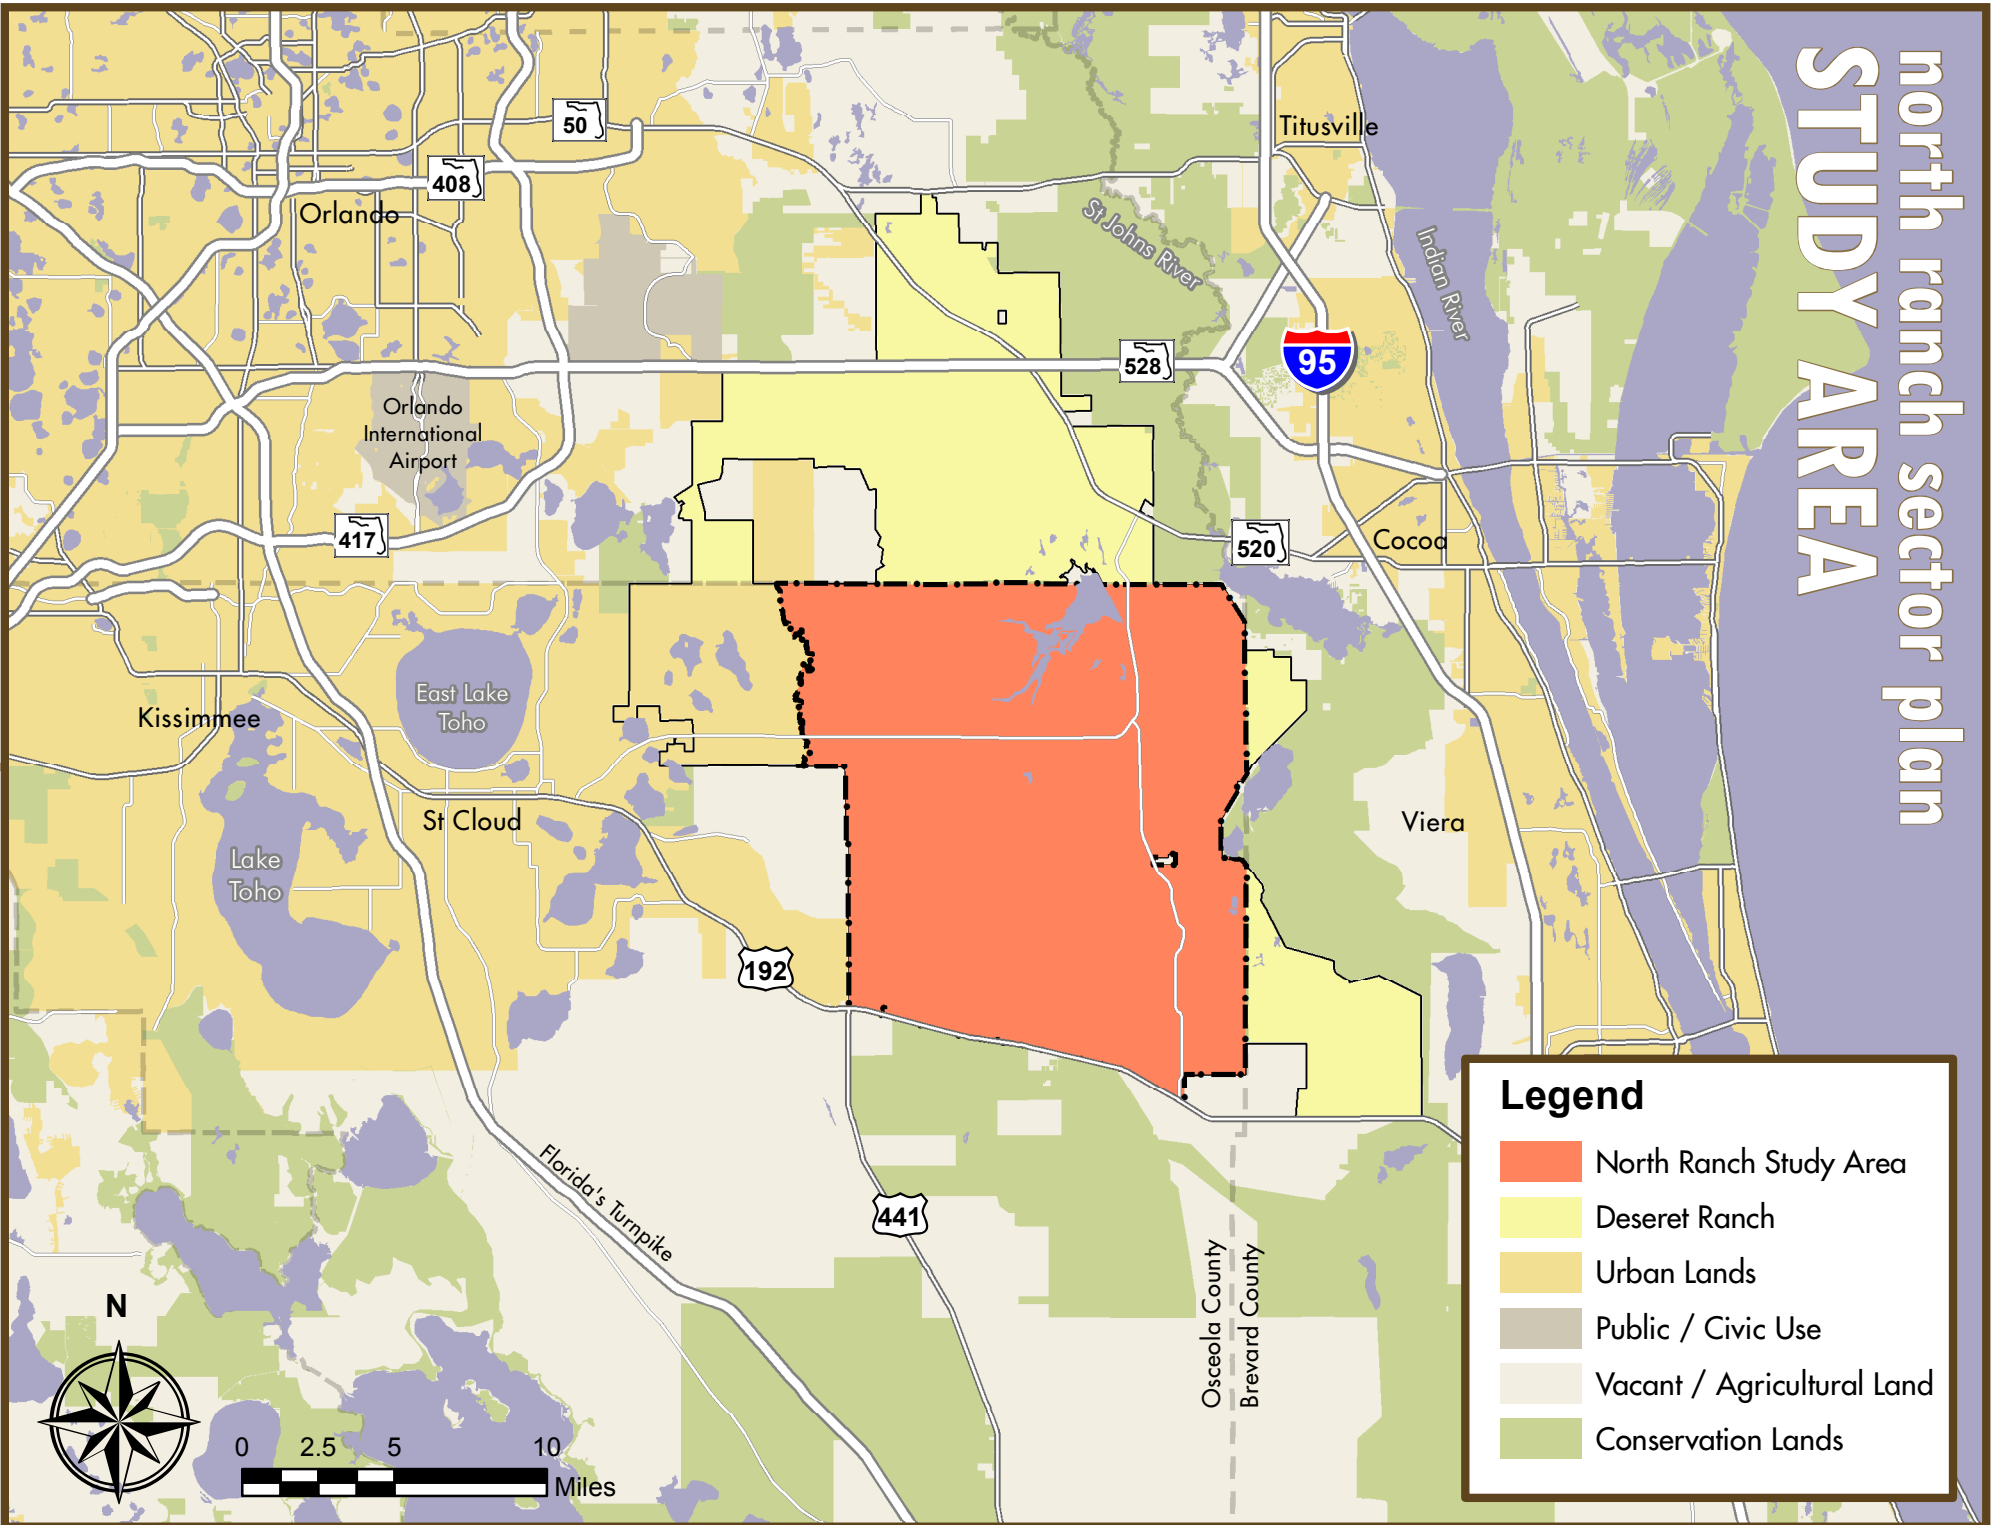

north ranch sector plan STUDY AREA

Legend

- North Ranch Study Area
- Deseret Ranch
- Urban Lands
- Public / Civic Use
- Vacant / Agricultural Land
- Conservation Lands