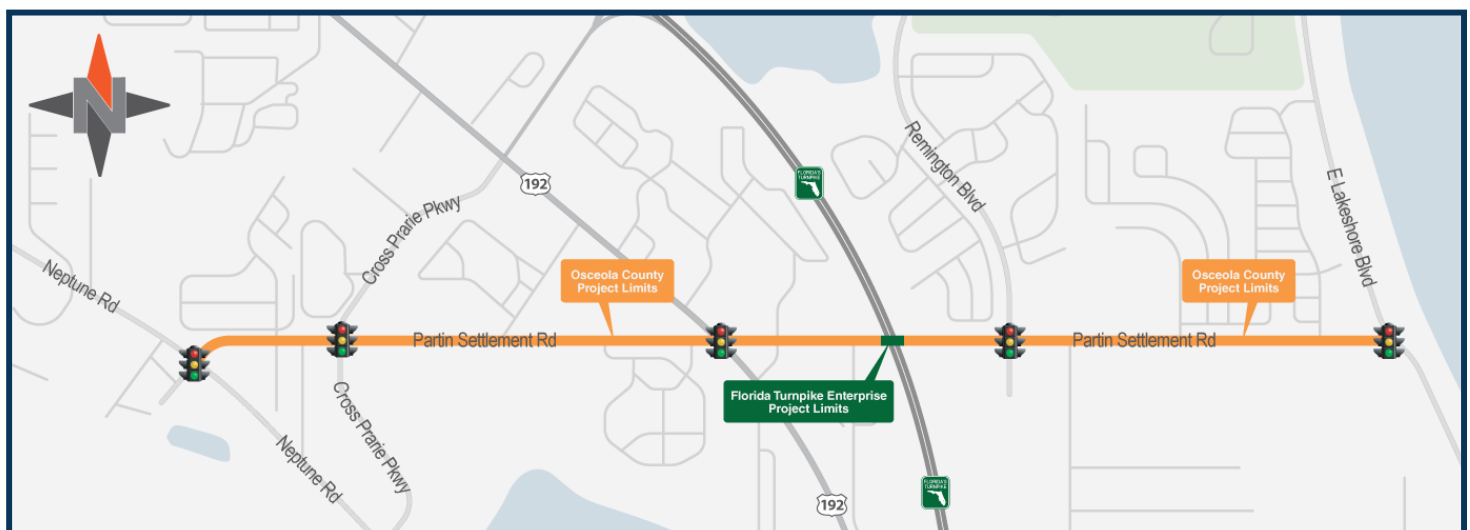

During construction, residential and business driveways will remain open. Pedestrian access to sidewalks

during construction will be maintained using signed detours, traffic control devices, and/or temporary walkways, when appropriate. Noise, dust, and vibrations can be expected during construction. The construction schedule may change due to weather or other unexpected conditions.

Lane closures are allowed between 7 p.m. and 6 a.m. Electronic message boards and other signage will be used to direct traffic. Motorists are asked to exercise caution and reduce their speed while driving through the work zone.

For more information on this project, scan the QR code to the right or visit:

osceola.org/go/partinsettlement

QUICK FACTS:

Project Cost:

$42,481,308

Project Start:

October 2023

Estimated Completion:

Fall 2026

For questions, concerns, or to be added to the email update list, contact:

LaTiesha Rivera | Public Information Specialist | o: (407) 339-2822 | e: LaTiesha.Rivera@qcausa.com

Scan for current lane closure and detour information or visit: osceola.org/go/trafficalerts

Find us on Facebook at: fb.com/OsceolaCountyFL

Follow us at: @osceolacountyfl

Tweet us at: @osceolacountyfl