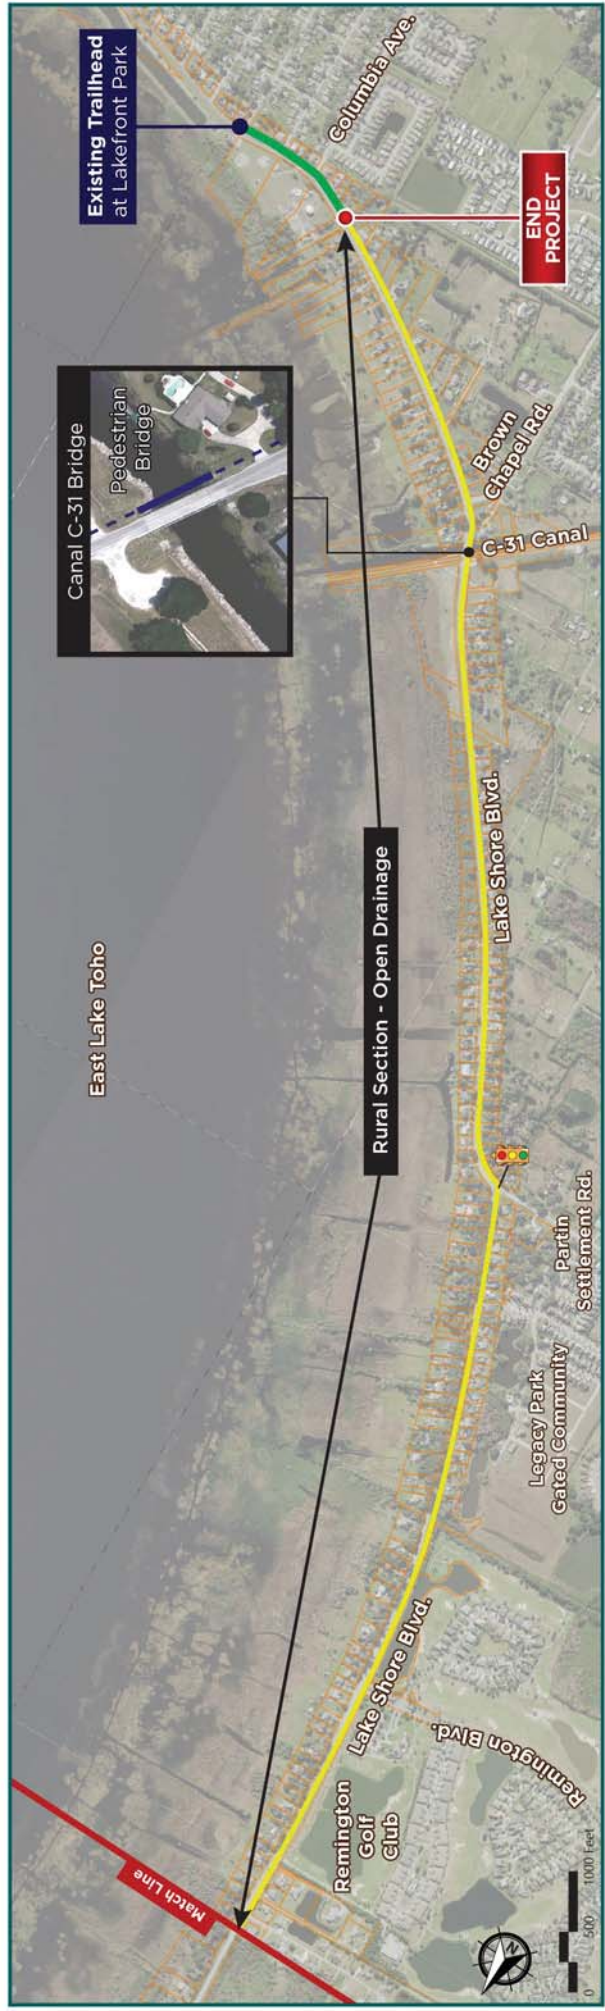

FORTUNE LAKESHORE TRAIL LOCATION MAP

LEGEND

- - - - - Lynx Route
- - - - - Transit Stop
- - - - - Trail Corridor
- - - - - Existing Sidewalk