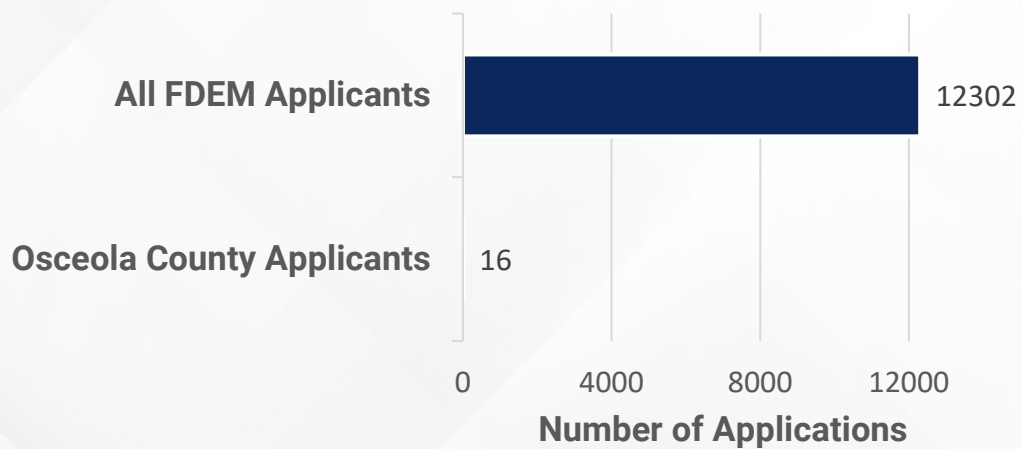

Elevate Florida Osceola County April Update

Osceola County submitted 16 applications to the Elevate Florida Program. As of April 1st, there are 3 applications that are moving forward in the program.

Breakdown of Applications Moving Forward	
Swift Current	0
HMGP – County	3
HMGP – Statewide	0
Withdrawals	4

Pre-Construction and Inspection Updates	
Pre-Construction Inspections Starting in Next 30 Days	0
Pre-Construction Inspections: In Progress	1 (1)
Pre-Construction Inspections: Completed	1 (1)
Projects with Homeowner Grant Agreements Completed	0 (0)

County vs Statewide

Project Construction Status	
Construction Starting in Next 30 Days	0
Construction In Progress	0 (0)
Construction Complete	0 (0)